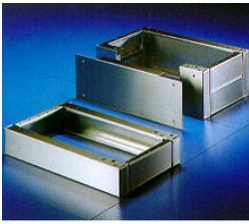

Data sheet

SO 2878.000

Main data:

Model No.:	SO 2878.000
Designation:	Base/plinth of stainless steel, for enclosure WxD 800x400mm,
Variant:	Edelstahl
Packs of:	1 ST
W x H x D:	800 mm x 200 mm x 400 mm
Mounting surface:	n/a
Volume:	33,00 dm ³
Net weight:	12,60 kg
EAN:	4028177033849
Customs number:	85381000
Protection categories:	n/a