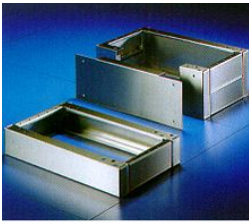

Data sheet

SO 2885.000

Main data:

Model No.:	SO 2885.000
Designation:	Base/plinth of stainless steel, for enclosure WxD 1000x400mm,
Variant:	Edelstahl
Packs of:	1 ST
W x H x D:	1.000 mm x 200 mm x 400 mm
Mounting surface:	n/a
Volume:	45,00 dm ³
Net weight:	14,75 kg
EAN:	4028177033948
Customs number:	85381000
Protection categories:	n/a