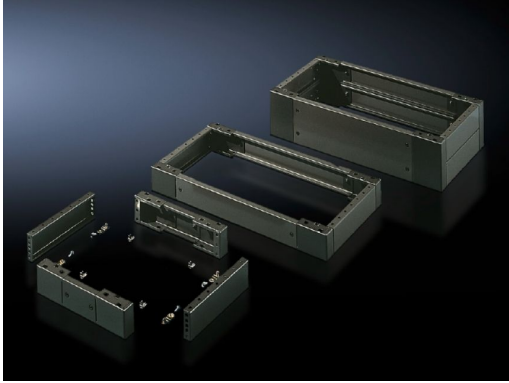

Base/plinth, complete Sheet steel for AE, TP universal console – SO 2909.200

created : 31.03.2014 on www.rittal.com/com-en

Discontinued product

Product description

Description:

- Trim panels at the front and rear with fitted corner pieces and side trim panels.

Material:

- Sheet steel

Surface finish:

- Spray-finished

Colour:

- RAL 7022

Supply includes:

- Assembly parts for mounting on the enclosure
- 4 corner pieces
- 2 trim panels front/rear
- 2 trim panels, side

Packs of:

- 1 pc(s).

EAN:

- 22760

Customs tariff number:

- 94039010

Product features