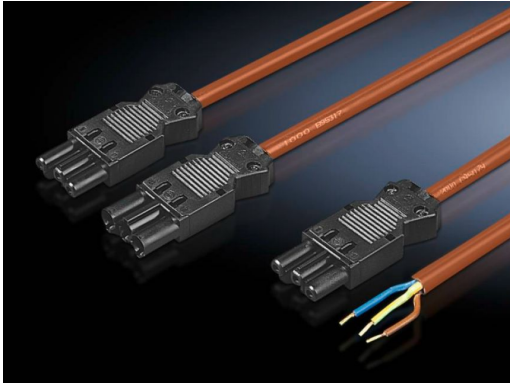

## Connection cable – SZ 4315.400

Date : Sep 15, 2014

ENCLOSURES

POWER DISTRIBUTION

CLIMATE CONTROL

IT INFRASTRUCTURE

SOFTWARE & SERVICES

FRIEDHELM LOH GROUP

# Connection cable – SZ 4315.400

created : 15.09.2014 on www.rittal.com/com-en

## Product features

**Design:** Through-wiring/power supply via connection component SZ 2507.500 (with socket and connector)

**Length:** 600 mm

**Equipment (electrical):** Colour of cable: Orange

**Weight:** 0.09 kg