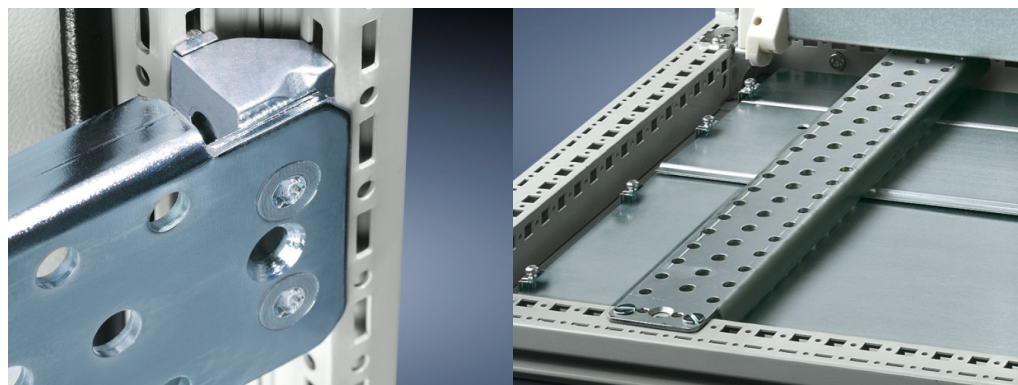

## Product description

**Description:** For heavy installations. Particularly suitable for the installation of base isolators.

**Material:** Sheet steel

**Surface finish:** zinc-plated

**Supply includes:** Assembly parts

## Product features

**Design:** slotted

**To fit:** Enclosure type/Width/Depth  
TS 8/500/500  
SE 8  
CM

**Installation options:** On the vertical TS enclosure section: Via snap-on nut TS 8800.808, via adaptor rail for PS compatibility, offset in the height, via TS punched rail 25 x 38 mm.  
On the horizontal TS enclosure section: in the width, in the depth  
On the ES system punchings, in the enclosure depth  
On base configuration rail for CM