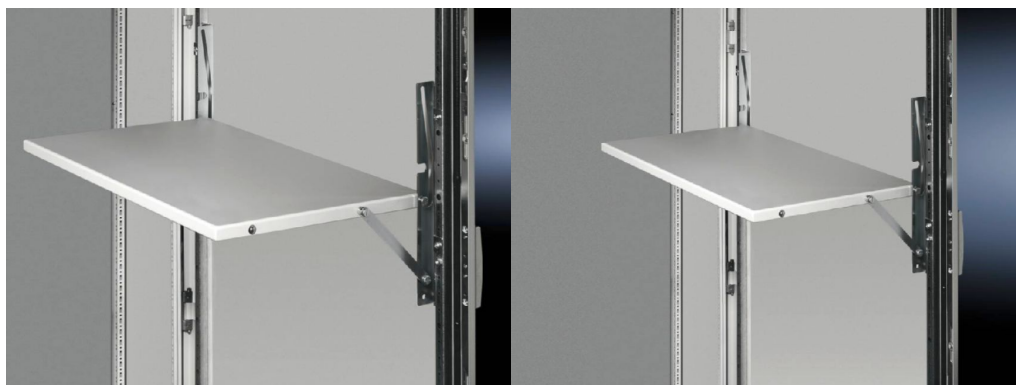

SOFTWARE & SERVICES

FRIEDHELM LOH GROUP

Utility lectern for VX, TS, SE, CM, PC – PS 4638.600

created: 06.11.2018 on www.rittal.com/com-en

Product description

Description: For programming units etc. When required for servicing, it folds down quickly with a maximum support area, and after use can be stowed between the tubular door frames in a space-saving design.

Material: Sheet steel

Colour: RAL 7035

Product features

To fit: Enclosure type: VX
Enclosure type: TS 8
Enclosure type: SE
Enclosure type: CM
Enclosure type: PC

Installation options: On the tubular door frame
For external mounting on surfaces.

To fit door width: 600 mm

Support area: Width: 413 mm
Depth: 400 mm

Load capacity: Max. 300 N

Packs of: 1 pc(s).

Weight/pack: 3.8 kg

EAN:	4028177107496
Customs tariff number:	94039010
ETIM 6.0:	EC000784
ETIM 5.0:	EC000784
eCl@ss 8.0/8.1:	27180504
eCl@ss 7.0/7.1:	27182290
eCl@ss 6.0/6.1:	27182290
eCl@ss 5.1/5.1.4:	27189201
Product description (long):	PS Utility lectern, for TS, SE, CM, PC, for door width 600 mm