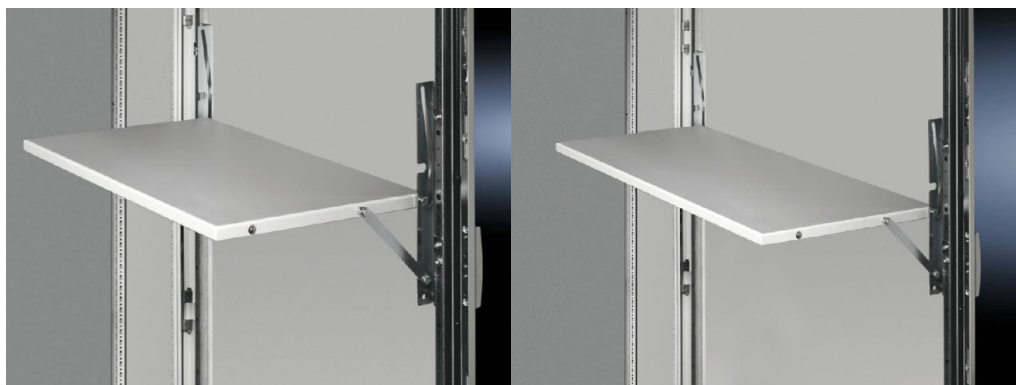

SOFTWARE & SERVICES

FRIEDHELM LOH GROUP

Utility lectern for VX, TS, SE, CM, PC – PS 4638.800

created: 06.11.2018 on www.rittal.com/com-en

Product description

Description: For programming units etc. When required for servicing, it folds down quickly with a maximum support area, and after use can be stowed between the tubular door frames in a space-saving design.

Material: Sheet steel

Colour: RAL 7035

Product features

To fit: Enclosure type: VX
Enclosure type: TS 8
Enclosure type: SE
Enclosure type: CM
Enclosure type: PC

Installation options: On the tubular door frame
For external mounting on surfaces.

To fit door width: 800 mm

Support area: Width: 613 mm
Depth: 400 mm

Load capacity: Max. 300 N

Packs of: 1 pc(s).

Weight/pack: 3.8 kg

EAN:	4028177107519
Customs tariff number:	94039010
ETIM 6.0:	EC000784
ETIM 5.0:	EC000784
eCl@ss 8.0/8.1:	27180504
eCl@ss 7.0/7.1:	27182290
eCl@ss 6.0/6.1:	27182290
eCl@ss 5.1/5.1.4:	27189201
Product description (long):	PS Utility lectern, for TS, SE, CM, PC, for door width 800 mm