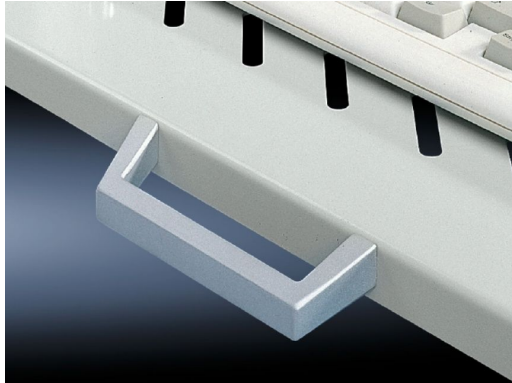

## Handles for component shelves – DK 5501.730

Date : Mar 31, 2014

ENCLOSURES

POWER DISTRIBUTION

CLIMATE CONTROL

IT INFRASTRUCTURE

SOFTWARE & SERVICES

FRIEDHELM LOH GROUP

# Handles for component shelves – DK 5501.730

created : 31.03.2014 on www.rittal.com/com-en

### Material:

- Die-cast zinc