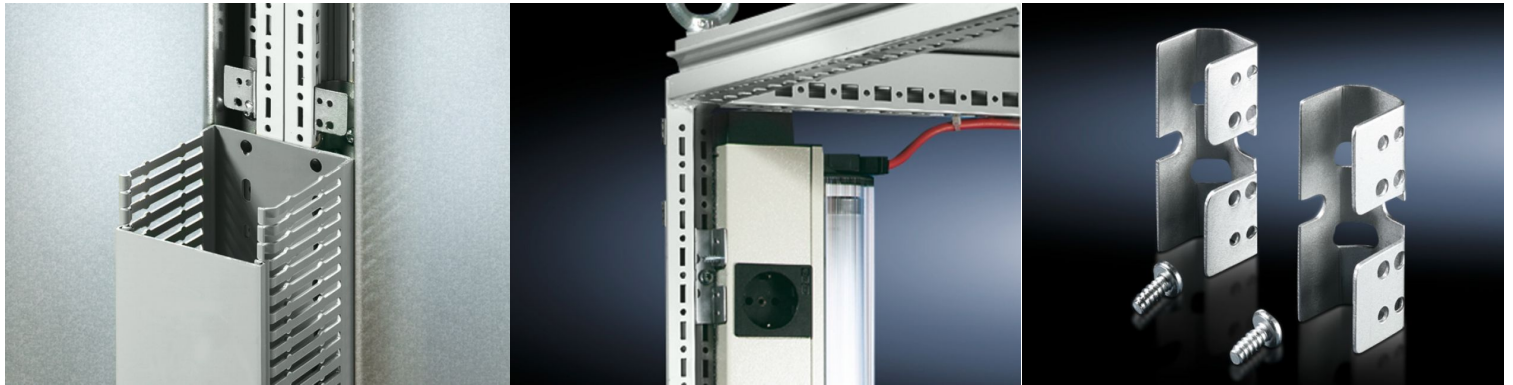

## Product description

**Description:** For external mounting of system lights, cable duct on the vertical TS enclosure section and on the horizontal SE enclosure section (top, in the width)

**Material:** Sheet steel