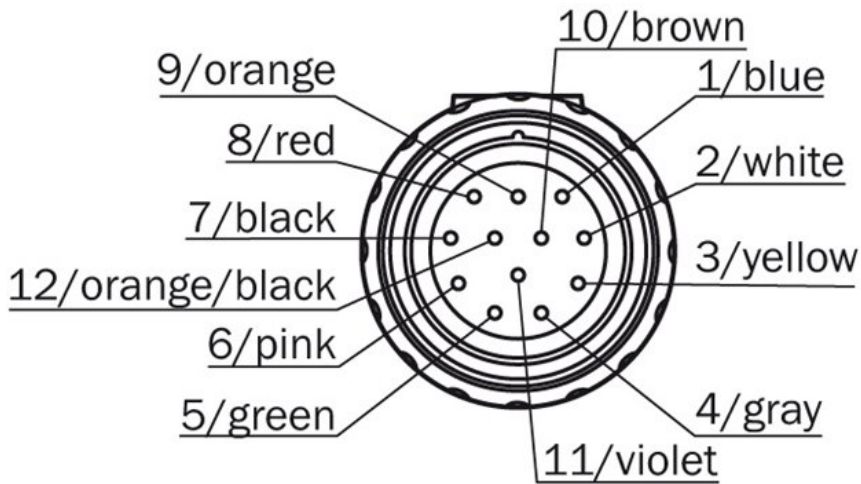

Dimensional drawing