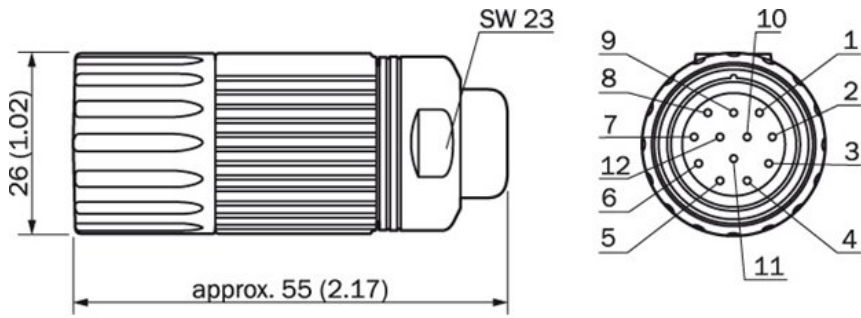

Dimensional drawing