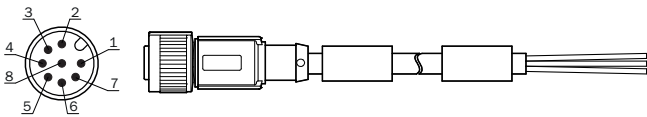

PIN assignment

- ① White
- ② Brown
- ③ Green
- ④ Yellow
- ⑤ Gray
- ⑥ Pink
- ⑦ Blue
- ⑧ Red