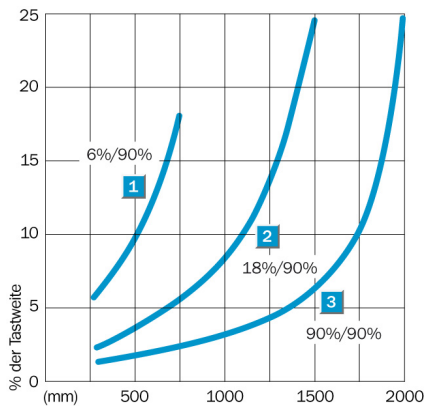

Characteristic curve