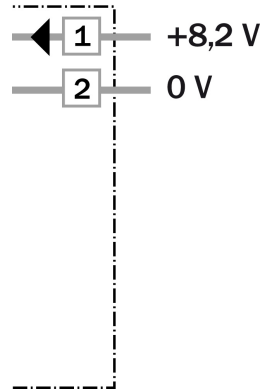

Connection diagram