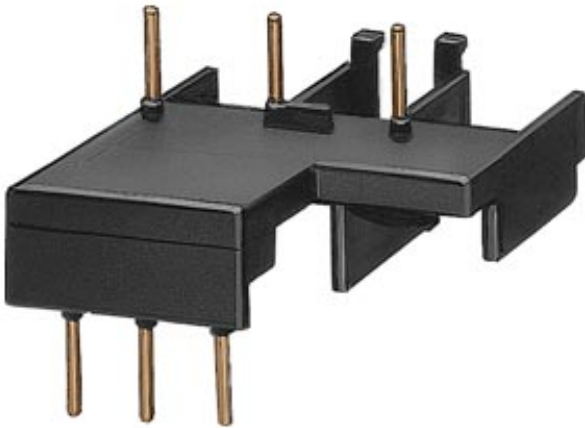

CONNECTION MODULE,
ELECTRICAL AND MECHANICAL,
FOR 3RV1.1 AND 3RT101,
3RW301 1 PIECE AC AND DC ACTUATION

Further information:

Information- and Downloadcenter (Catalogs, Brochures,...)

<http://www.siemens.com/lowvoltage/catalogs>