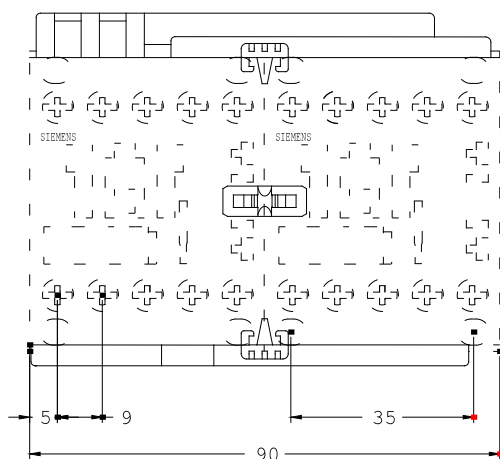

WIRING KIT (ELECTR.A.MECHANIC.) FOR REVERSING STARTER, SIZE S00

Further information:

Information- and Downloadcenter (Catalogs, Brochures,...)

<http://www.siemens.com/lowvoltage/catalogs>

Global Industry Mall (Online ordering system)

<http://www.siemens.com/lowvoltage/mall>

Service&Support (Manuals, Certificates, Characteristics, FAQs,...)

<http://support.automation.siemens.com/WWW/view/en/3RA1913-2A/all>

Image database (product images, 2D dimension drawings, 3D models, device circuit diagrams, ...)

http://www.automation.siemens.com/bilddb/cax_en.aspx?mlfb=3RA1913-2A

last change: