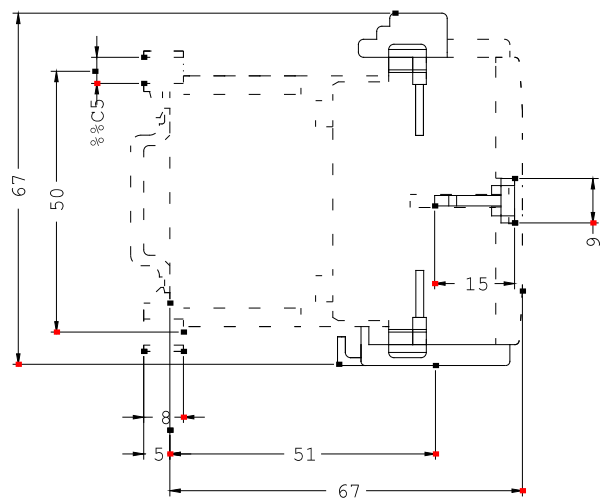

WIRING KIT (ELECTR.A.MECHANIC.) FOR REVERSING STARTER, SIZE S00

Further information:

Information- and Downloadcenter (Catalogs, Brochures,...)

<http://www.siemens.com/lowvoltage/catalogs>

Global Industry Mall (Online ordering system)

<http://www.siemens.com/lowvoltage/mall>

Service&Support (Manuals, Certificates, Characteristics, FAQs,...)

<http://support.automation.siemens.com/WWW/view/en/3RA1913-2A/all>

Image database (product images, 2D dimension drawings, 3D models, device circuit diagrams, ...)

http://www.automation.siemens.com/bilddb/cax_en.aspx?mlfb=3RA1913-2A

last change: