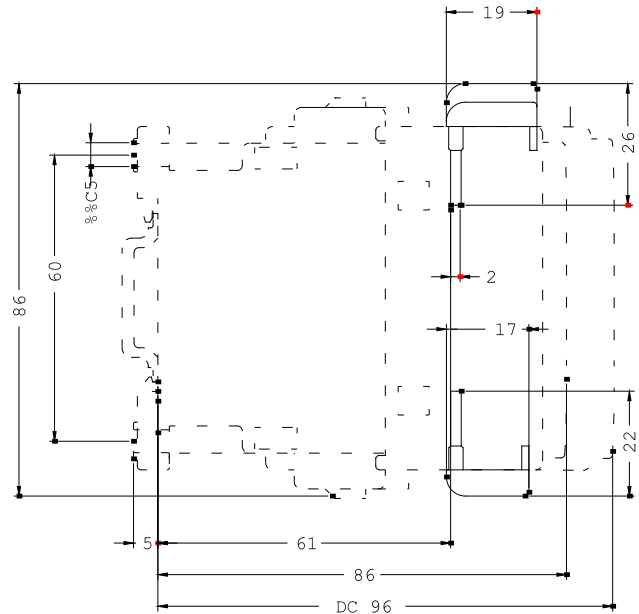

WIRING KIT (ELECTR.A.MECHANIC.) FOR REVERSING STARTER, SIZE S0

Further information:

Information- and Downloadcenter (Catalogs, Brochures,...)

<http://www.siemens.com/lowvoltage/catalogs>

Global Industry Mall (Online ordering system)

<http://www.siemens.com/lowvoltage/mall>

Service&Support (Manuals, Certificates, Characteristics, FAQs,...)

<http://support.automation.siemens.com/WW/view/en/3RA1923-2A/all>

Image database (product images, 2D dimension drawings, 3D models, device circuit diagrams, ...)

<http://www.automation.siemens.com/bilddb/cax_en.aspx?mlfb=3RA1923-2A>

last change: