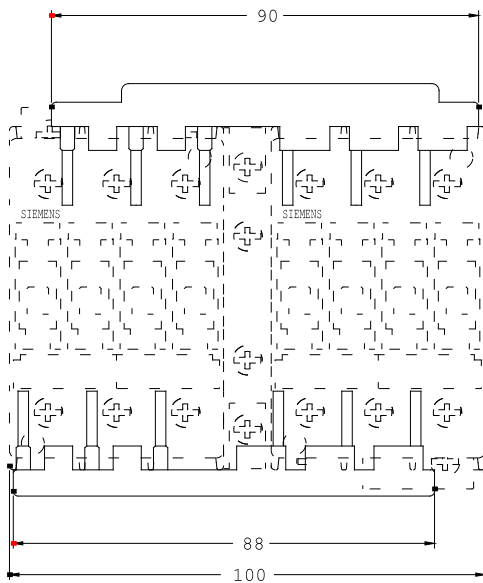

WIRING KIT (ELECTR.A.MECHANIC.) FOR REVERSING STARTER, SIZE S0

Further information:

Information- and Downloadcenter (Catalogs, Brochures,...)

<http://www.siemens.com/lowvoltage/catalogs>

Global Industry Mall (Online ordering system)

<http://www.siemens.com/lowvoltage/mall>

Service&Support (Manuals, Certificates, Characteristics, FAQs,...)

<http://support.automation.siemens.com/WW/view/en/3RA1923-2A/all>

Image database (product images, 2D dimension drawings, 3D models, device circuit diagrams, ...)

<http://www.automation.siemens.com/bilddb/cax_en.aspx?mlfb=3RA1923-2A>

last change: