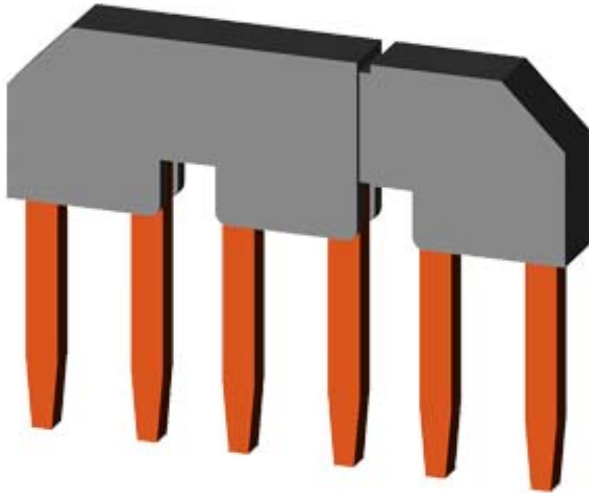

WIRING KIT (ELECTRICAL) F. STAR-DELTA STARTER,  
SIZES2

**General technical data:**

product brand name	SIRIUS
Product designation	Wiring kit
Size of the contactor	S2
Design of the product	for Y-D starter S2