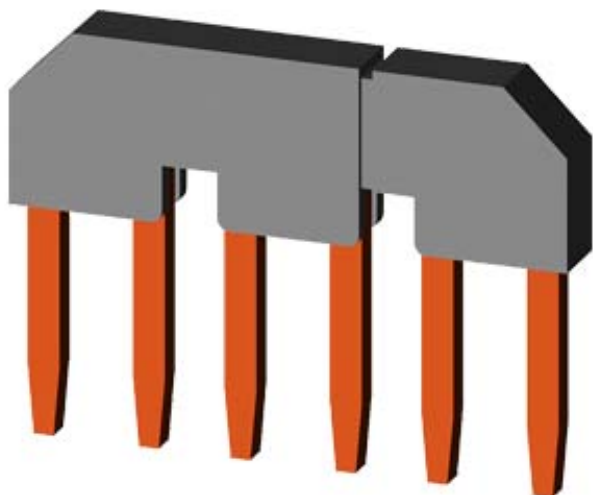

WIRING KIT (ELECTRICAL) F. STAR-DELTA STARTER,  
SIZES3

General technical data:	
product brand name	SIRIUS
Product designation	Wiring kit
Size of the contactor	S3
Design of the product	for Y-D starter S3