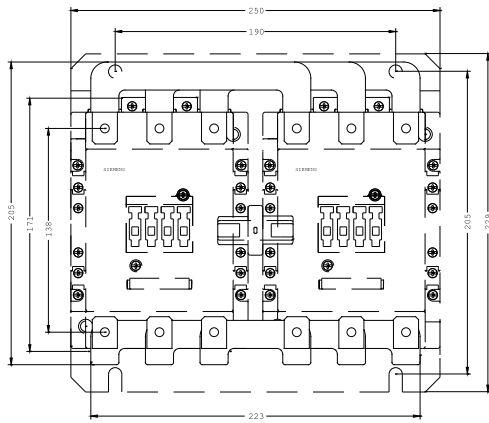

CAX-Online-Generator

<http://www.siemens.com/cax>

Service&Support (Manuals, Certificates, Characteristics, FAQs,...)

<http://support.automation.siemens.com/WWW/view/en/3RA1953-2A/all>

Image database (product images, 2D dimension drawings, 3D models, device circuit diagrams, ...)

http://www.automation.siemens.com/bilddb/cax_en.aspx?mlfb=3RA1953-2A

last change: