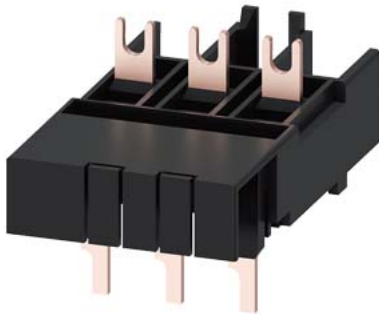

Link module for screw terminal electrical and mechanical for 3RV2.1/3RV2.2-3RT2.2 DC operation or soft starter 3RW3 or sold-state contactor 3RF34

product brand name	SIRIUS
product designation	link module
design of the product	actuating voltage contactor: DC
General technical data	
size of the circuit-breaker	S00, S0
size of contactor	S0
Substance Prohibition (Date)	10/01/2009
number of poles	3
Installation/ mounting/ dimensions	
fastening method	screw fixing