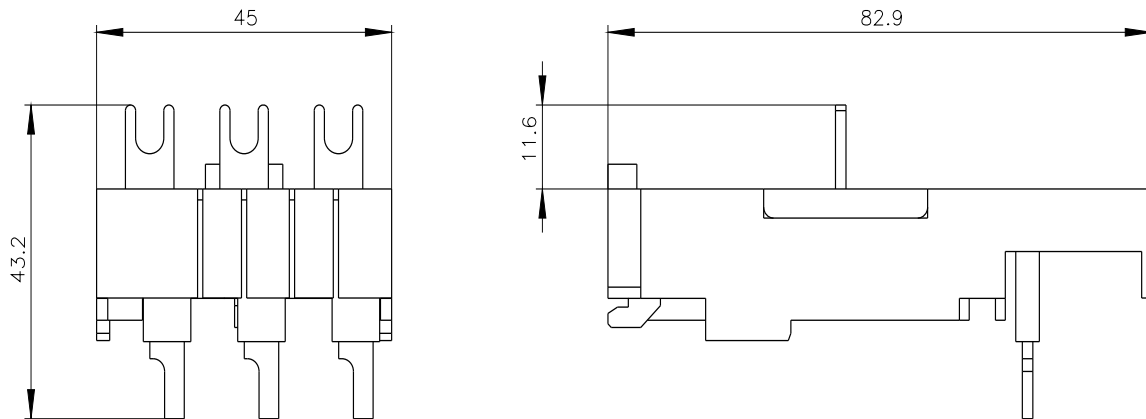

Industry Mall (Online ordering system)

<https://mall.industry.siemens.com/mall/en/en/Catalog/product?mlfb=3RA2921-1BA00>

Cax online generator

<http://support.automation.siemens.com/WW/CAXorder/default.aspx?lang=en&mlfb=3RA2921-1BA00>

Service&Support (Manuals, Certificates, Characteristics, FAQs,...)

<https://support.industry.siemens.com/cs/ww/en/ps/3RA2921-1BA00>

Image database (product images, 2D dimension drawings, 3D models, device circuit diagrams, EPLAN macros, ...)

<http://www.automation.siemens.com/bilddb/cax_de.aspx?mlfb=3RA2921-1BA00&lang=en>

---

last modified:

6/17/2021