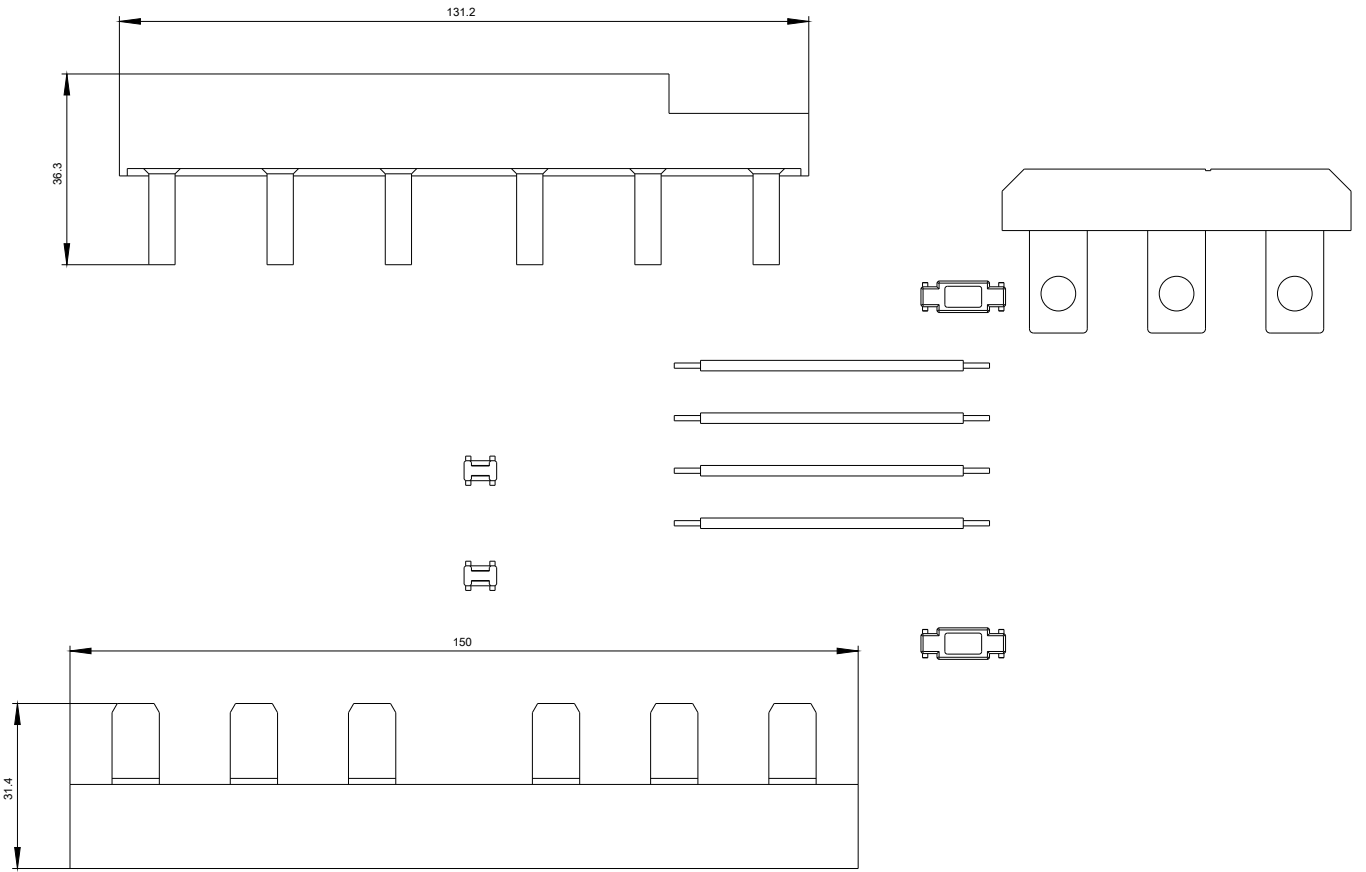

last modified:

01/20/2019