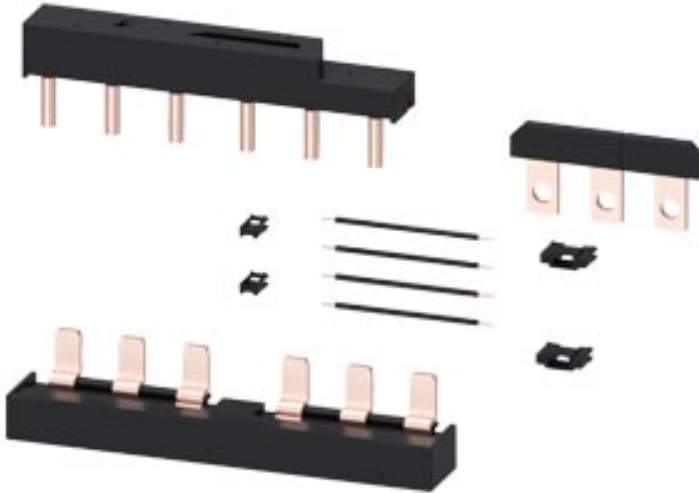

Wiring kit spring-type electrically for star-delta (wye-delta) starter Size S3, S3, S3

General technical data

Product brand name		SIRIUS
Product designation		Wiring kit
Design of the product		actuating voltage contactor: AC and DC
Size of the circuit-breaker		S3
Size of contactor		S3
Product component bottom wiring module		Yes
Product component top wiring module		Yes