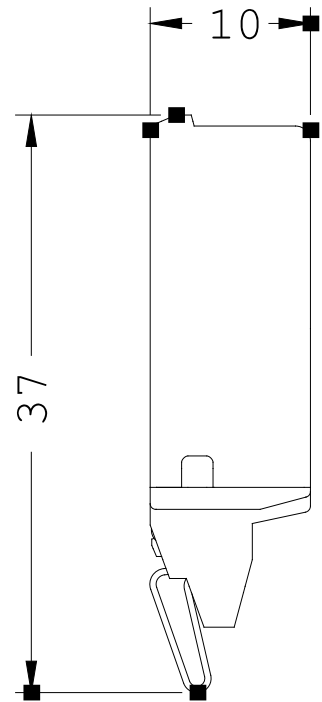

last change: