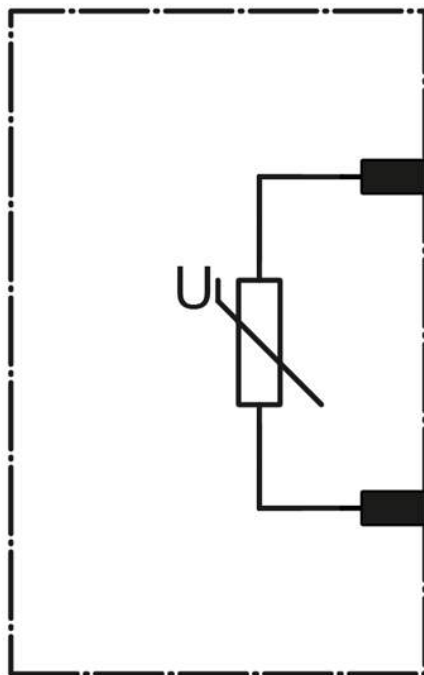

last change: