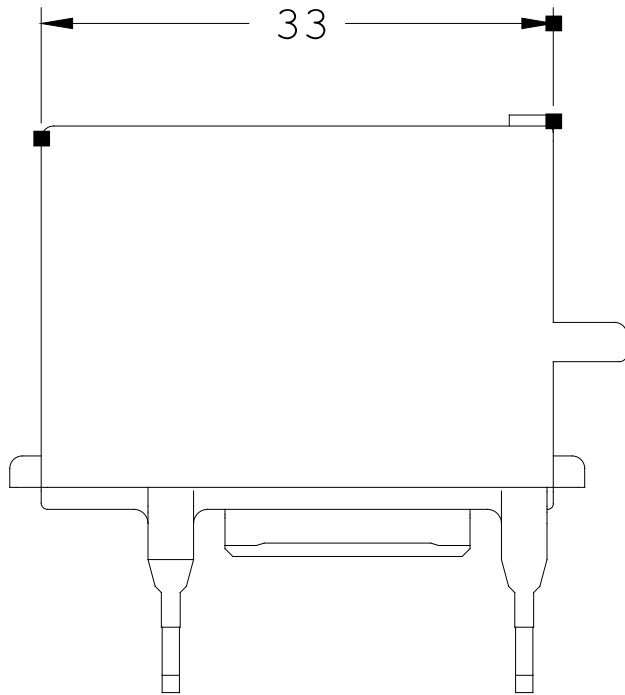

last change: