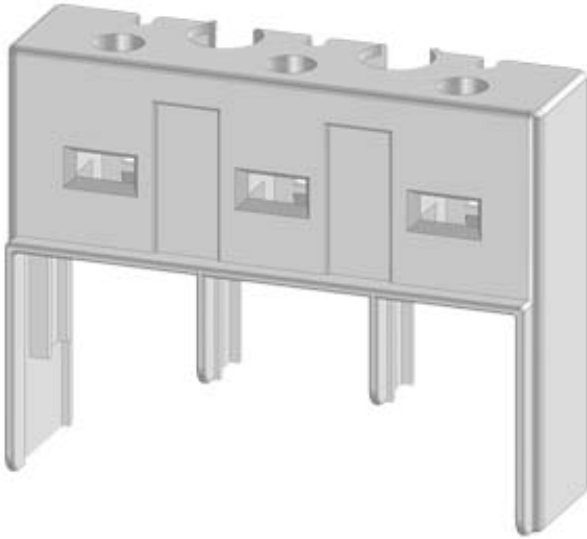

TERMINAL COVER FOR BOX TERMINALS,
FOR CONTACTOR AND OVERLOAD RELAY SIZE S3 AND
SOFT STARTER 3RW404.

Certificates/approvals:

General Product Approval

CSA

UL

EG-Konf.

Declaration of
Conformity

Test Certificates