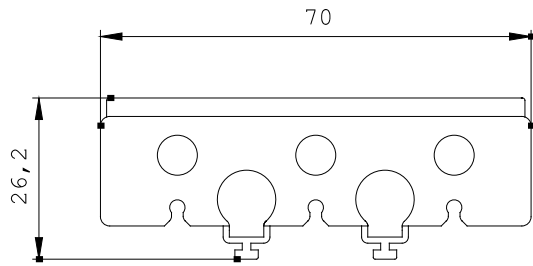

last change: