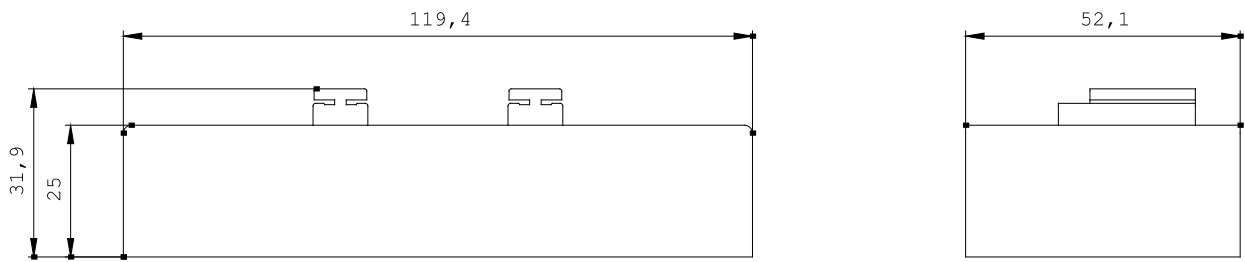

last change: