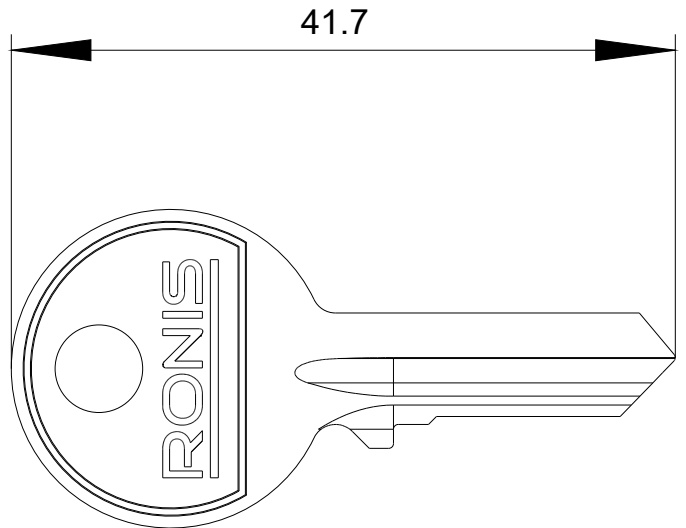

Key for RONIS key-operated switch, Lock No. SB30

Figure similar

Product brand name	SIRIUS ACT
Product designation	Keys
Design of the product	Ronis
Product type designation	3SU1
Actuator	
Key number	SB30
Ambient conditions	
Environmental category during operation acc. to IEC 60721	3M6, 3S2, 3B2, 3C3, 3K6 (with relative air humidity of 10 ... 95 %)
Installation/ mounting/ dimensions	
Height	20 mm
Width	2 mm
Depth	41.7 mm
Accessories	
Material of accessory	Metal
Color of accessory	Silver

Image database (product images, 2D dimension drawings, 3D models, device circuit diagrams, EPLAN macros, ...)

http://www.automation.siemens.com/bilddb/cax_de.aspx?mlfb=3SU1950-0FB80-0AA0&lang=en

last modified: