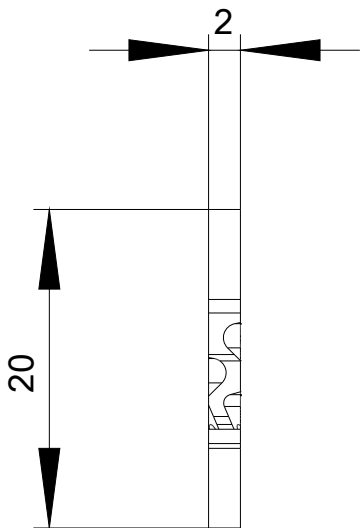

Key for RONIS key-operated switch, Lock No. SB30

Figure similar

Product brand name	SIRIUS ACT
Product designation	Keys
Design of the product	Ronis
Product type designation	3SU1
Actuator	
Key number	SB30
Ambient conditions	
Environmental category during operation acc. to IEC 60721	3M6, 3S2, 3B2, 3C3, 3K6 (with relative air humidity of 10 ... 95 %)
Installation/ mounting/ dimensions	
Height	20 mm
Width	2 mm
Depth	41.7 mm
Accessories	
Material of accessory	Metal
Color of accessory	Silver

Image database (product images, 2D dimension drawings, 3D models, device circuit diagrams, EPLAN macros, ...)

http://www.automation.siemens.com/bilddb/cax_de.aspx?mlfb=3SU1950-0FB80-0AA0&lang=en

last modified: