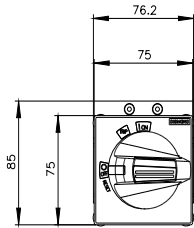

last modified:

12/20/2020