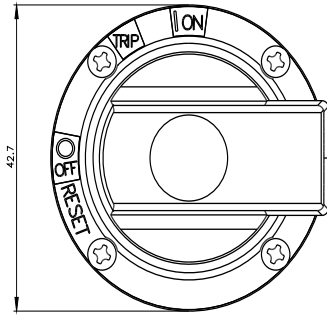

supplementary handle for door mounted rotary operator standard  
accessory for: 3VA5 125

Model	
product brand name	SENTRON
product designation	Accessories
design of the product	Additional handle for door-coupling rotary operating mechanism
accessories	supplementary handle for door-coupling rotary operating mechanism
Mechanical Design	
height	45 mm
width	45 mm
depth	36 mm
Further information	
<b>Information on the packaging</b> <a href="https://support.industry.siemens.com/cs/ww/en/view/109813875">https://support.industry.siemens.com/cs/ww/en/view/109813875</a>	
<b>Information- and Downloadcenter (Catalogs, Brochures,...)</b> <a href="http://www.siemens.com/lowvoltage/catalogs">http://www.siemens.com/lowvoltage/catalogs</a>	
<b>Industry Mall (Online ordering system)</b> <a href="https://mall.industry.siemens.com/mall/en/en/Catalog/product?mlfb=3VA9137-0GC01">https://mall.industry.siemens.com/mall/en/en/Catalog/product?mlfb=3VA9137-0GC01</a>	
<b>Service&amp;Support (Manuals, Certificates, Characteristics, FAQs,...)</b> <a href="https://support.industry.siemens.com/cs/ww/en/ps/3VA9137-0GC01">https://support.industry.siemens.com/cs/ww/en/ps/3VA9137-0GC01</a>	
<b>Image database (product images, 2D dimension drawings, 3D models, device circuit diagrams, ...)</b> <a href="http://www.automation.siemens.com/bilddb/cax_en.aspx?mlfb=3VA9137-0GC01">http://www.automation.siemens.com/bilddb/cax_en.aspx?mlfb=3VA9137-0GC01</a>	
<b>CAx-Online-Generator</b> <a href="http://www.siemens.com/cax">http://www.siemens.com/cax</a>	
<b>Tender specifications</b> <a href="http://www.siemens.com/specifications">http://www.siemens.com/specifications</a>	