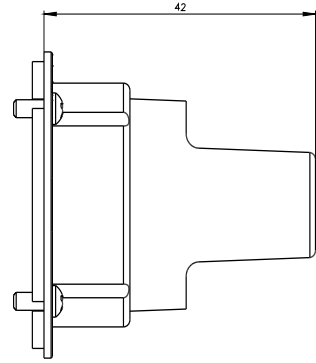

supplementary handle for door mounted rotary operator standard  
accessory for: 3VA5 125

Model	
product brand name	SENTRON
product designation	Accessories
design of the product	Additional handle for door-coupling rotary operating mechanism
accessories	supplementary handle for door-coupling rotary operating mechanism
Mechanical Design	
height	45 mm
width	45 mm
depth	36 mm
Further information	
<b>Information on the packaging</b> <a href="https://support.industry.siemens.com/cs/ww/en/view/109813875">https://support.industry.siemens.com/cs/ww/en/view/109813875</a>	
<b>Information- and Downloadcenter (Catalogs, Brochures,...)</b> <a href="http://www.siemens.com/lowvoltage/catalogs">http://www.siemens.com/lowvoltage/catalogs</a>	
<b>Industry Mall (Online ordering system)</b> <a href="https://mall.industry.siemens.com/mall/en/en/Catalog/product?mlfb=3VA9137-0GC01">https://mall.industry.siemens.com/mall/en/en/Catalog/product?mlfb=3VA9137-0GC01</a>	
<b>Service&amp;Support (Manuals, Certificates, Characteristics, FAQs,...)</b> <a href="https://support.industry.siemens.com/cs/ww/en/ps/3VA9137-0GC01">https://support.industry.siemens.com/cs/ww/en/ps/3VA9137-0GC01</a>	
<b>Image database (product images, 2D dimension drawings, 3D models, device circuit diagrams, ...)</b> <a href="http://www.automation.siemens.com/bilddb/cax_en.aspx?mlfb=3VA9137-0GC01">http://www.automation.siemens.com/bilddb/cax_en.aspx?mlfb=3VA9137-0GC01</a>	
<b>CAx-Online-Generator</b> <a href="http://www.siemens.com/cax">http://www.siemens.com/cax</a>	
<b>Tender specifications</b> <a href="http://www.siemens.com/specifications">http://www.siemens.com/specifications</a>	