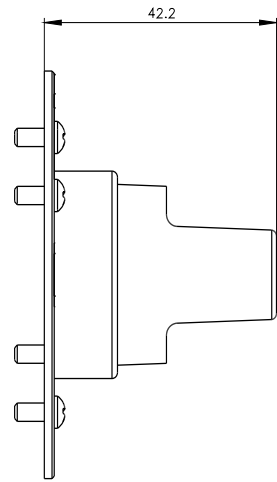

---

last modified:

9/23/2021