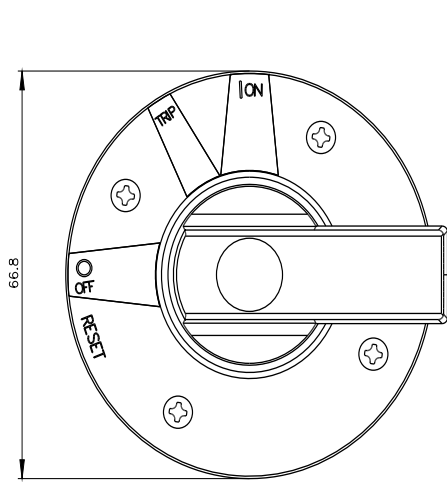

---

last modified:

9/23/2021