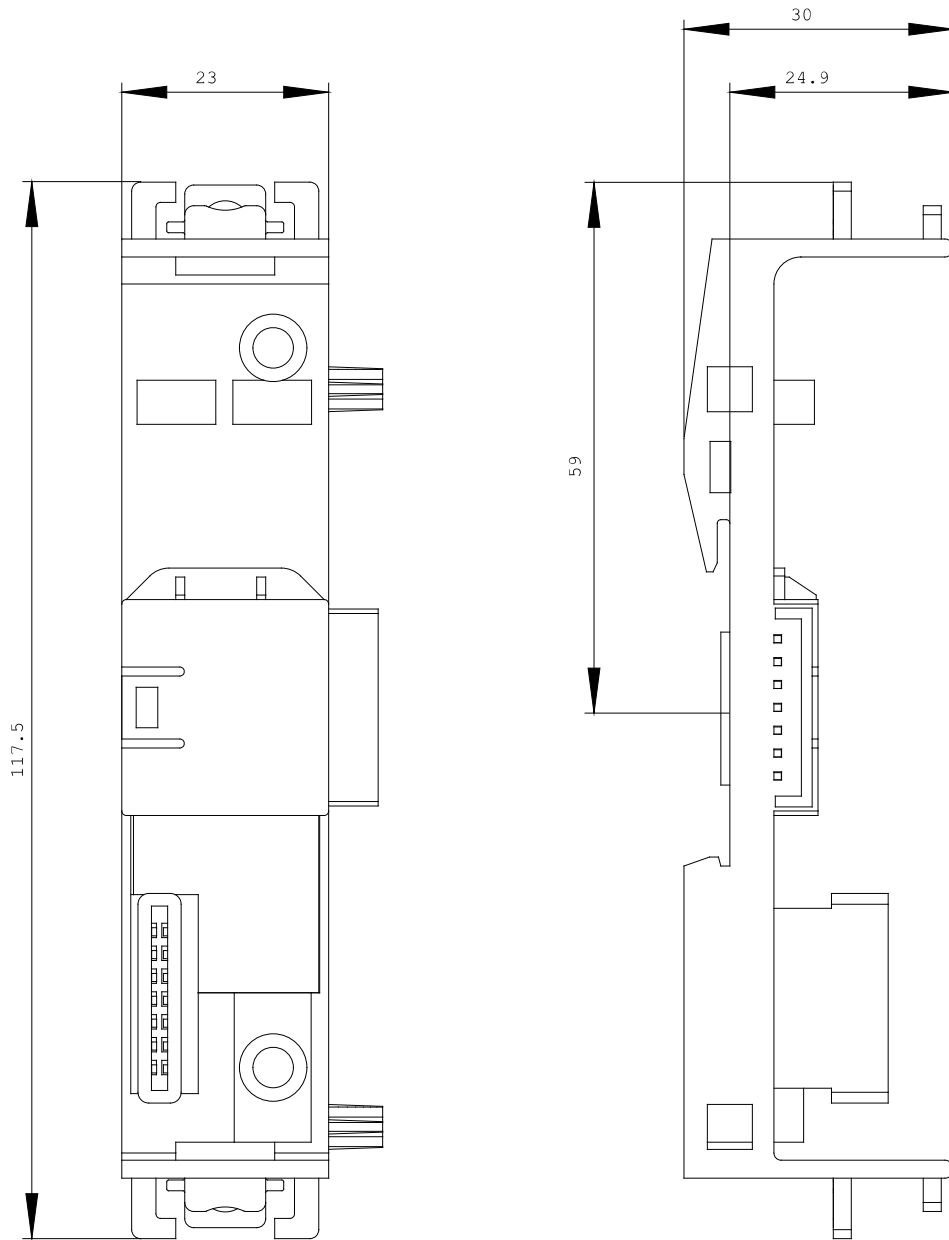

last change: