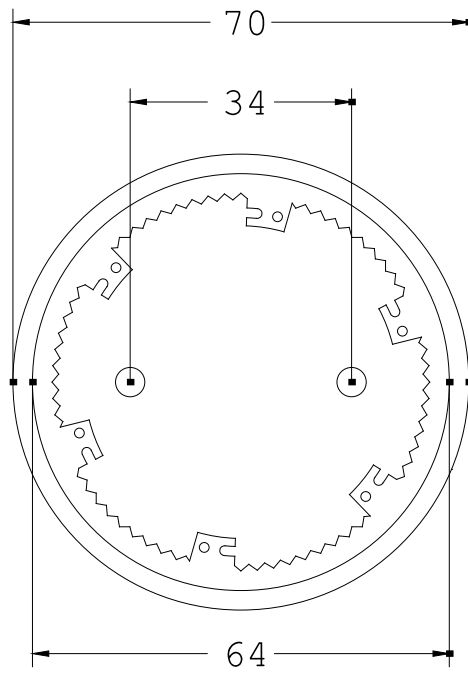

last change:

May 16, 2011