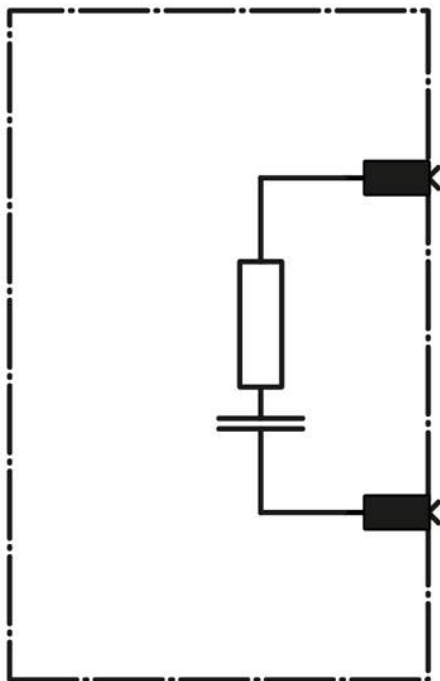

last change: