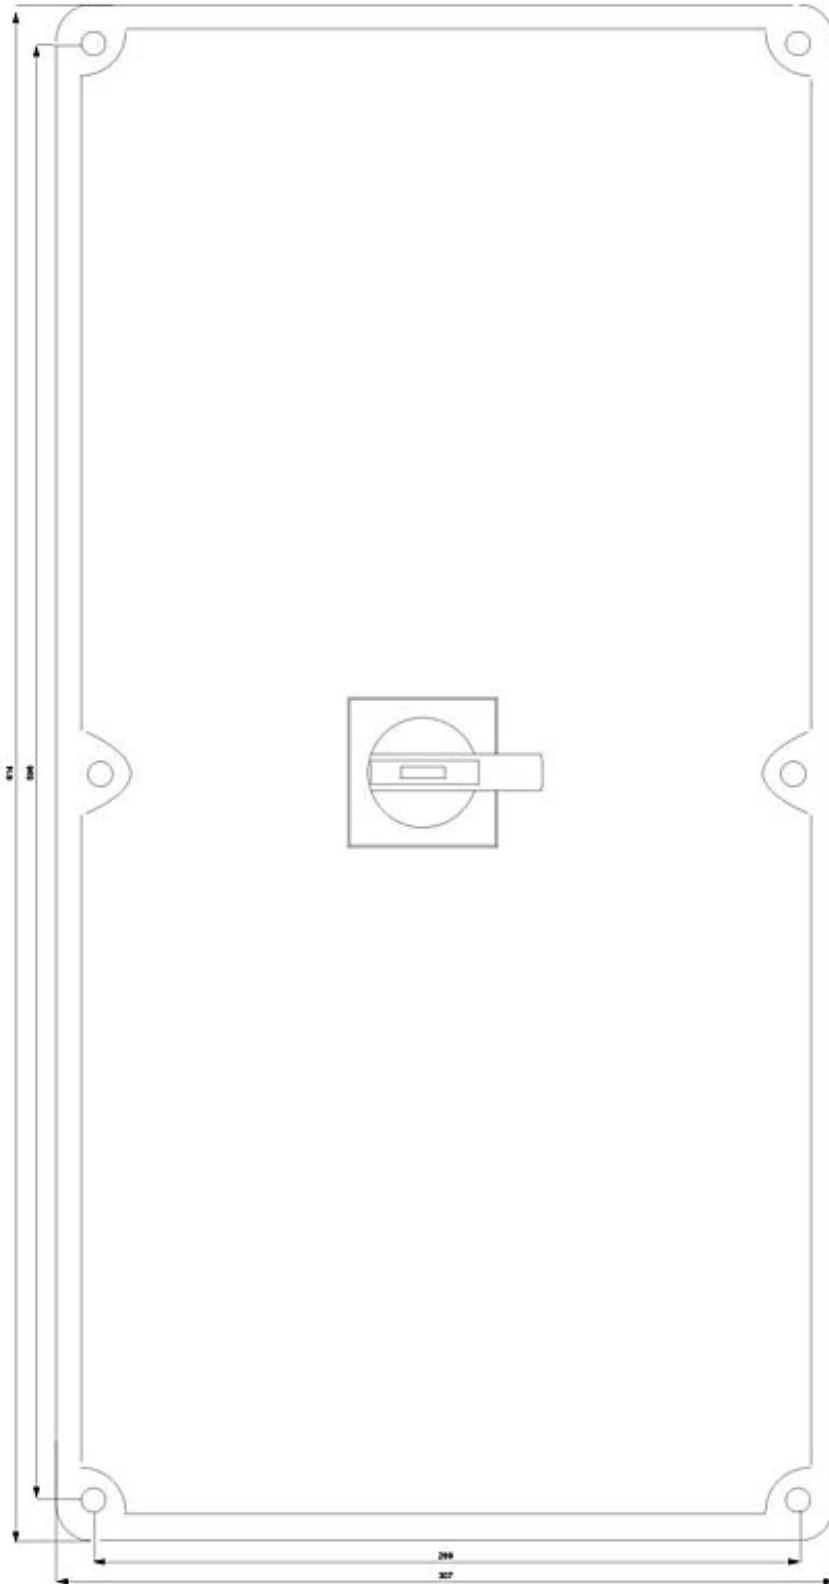

last change:

Nov 22, 2010