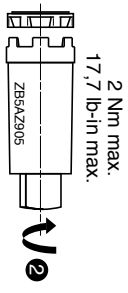

0,8 Nm max.
7,0 lb-in max.

1 Illustrator
3BT99A5 XB4/5

Harmony D22. Boite 33x52x42
plan def. posit.IS

1559971 01 A55 01 1/2