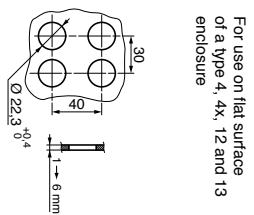

0,8 Nm max.
7,0 lb-in max.

1 Illustrator
3BT99A5 XB4/5

Harmony D22. Boite 33x52x42
plan def. posit.IS

1559971 01 A55 01 1/2