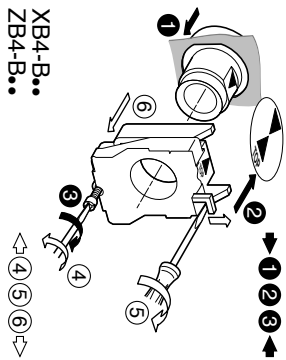

0,8 Nm max.
7,0 lb-in max.

1 Illustrator
3BT99A5 XB4/5

Harmony D22. Boite 33x52x42
plan def. posit.IS

1559971 01 A55 01 1/2