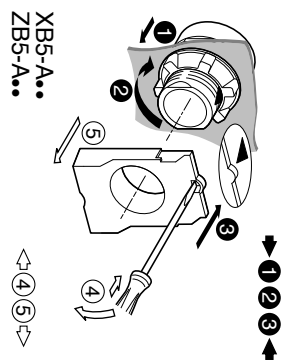

0,8 Nm max.
7,0 lb-in max.

1 Illustrator
3BT99A5 XB4/5

Harmony D22. Boite 33x52x42
plan def. posit.IS

1559971 01 A55 01 1/2