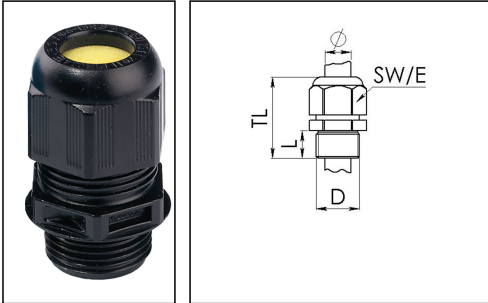

ESKE/1-e 12

Ex-cable gland, polyamide with short thread, RAL 9005, M12

Products may differ in size, colour and appearance to those shown. If you require further information or customisation, please contact us directly.

Material cable gland	Polyamide
Material sealing gasket	EPDM
Temp. range min	-40 °C
Temp. range max	75 °C
Protection class	IP66 / IP68 (5 bar 30 min)
Marking	II 2 D Ex tb IIIC Db, II 2 G Ex eb IIC Gb
Approval	PTB 13 ATEX 1015 X, IECEx PTB 13.0034X
Glow wire test	750 °C
Thread type	M
Ø Connection thread D	12
Lead	1,5
Length screw-in thread L	9 mm
Ø cable diameter min	3 mm
Ø cable diameter max	6 mm
Key width SW	16 mm
Collar diameter (E)	18 mm
Total length TL	29 mm - 34 mm
Install. torques fitting	2 N m
Install. torques cap nut	2 N m
Equipment	Incl. connection thread gasket
Product Color	RAL 9005
Order no. RAL 9005	10103363
Type	ESKE/1-e 12
Packing unit	50
ETIM-Classification	EC000441