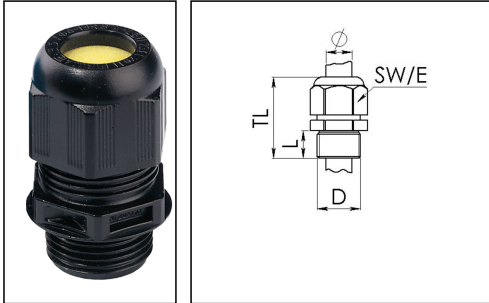

ESKE/1-e 16

Ex-cable gland, polyamide with short thread, RAL 9005, M16

Products may differ in size, colour and appearance to those shown. If you require further information or customisation, please contact us directly.

Material cable gland	Polyamide
Material sealing gasket	EPDM
Temp. range min	-40 °C
Temp. range max	75 °C
Protection class	IP66 / IP68 (5 bar 30 min)
Marking	II 2 D Ex tb IIIC Db, II 2 G Ex eb IIC Gb
Approval	PTB 13 ATEX 1015 X, IECEx PTB 13.0034X
Glow wire test	750 °C
Thread type	M
Ø Connection thread D	16
Lead	1,5
Length screw-in thread L	9 mm
Ø cable diameter min	4,5 mm
Ø cable diameter max	9 mm
Key width SW	20 mm
Collar diameter (E)	22 mm
Total length TL	31 mm - 37 mm
Install. torques fitting	1,8 N m
Install. torques cap nut	1,3 N m
Equipment	Incl. connection thread gasket
Product Color	RAL 9005
Order no. RAL 9005	10103364
Type	ESKE/1-e 16
Packing unit	50
ETIM-Classification	EC000441