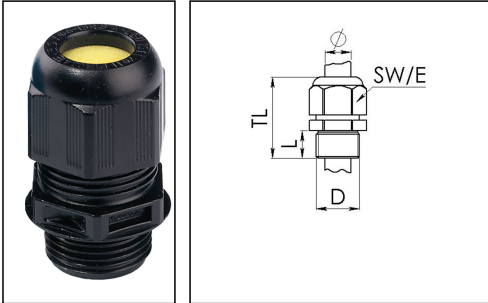

ESKE/1-e 20

Ex-cable gland, polyamide with short thread, RAL 9005, M20

Products may differ in size, colour and appearance to those shown. If you require further information or customisation, please contact us directly.

Material cable gland	Polyamide
Material sealing gasket	EPDM
Temp. range min	-40 °C
Temp. range max	75 °C
Protection class	IP66 / IP68 (5 bar 30 min)
Marking	II 2 D Ex tb IIIC Db, II 2 G Ex eb IIC Gb
Approval	PTB 13 ATEX 1015 X, IECEx PTB 13.0034X
Glow wire test	750 °C
Thread type	M
Ø Connection thread D	20
Lead	1,5
Length screw-in thread L	10 mm
Ø cable diameter min	7 mm
Ø cable diameter max	13 mm
Key width SW	24 mm
Collar diameter (E)	27 mm
Total length TL	36 mm - 45 mm
Install. torques fitting	2,3 N m
Install. torques cap nut	1,5 N m
Equipment	Incl. connection thread gasket
Product Color	RAL 9005
Order no. RAL 9005	10103365
Type	ESKE/1-e 20
Packing unit	50
ETIM-Classification	EC000441