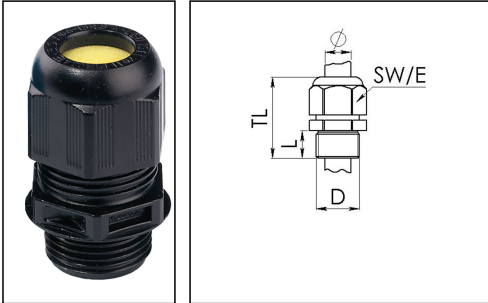

## ESKE/1-e 40

Ex-cable gland, polyamide with short thread, RAL 9005, M40

Products may differ in size, colour and appearance to those shown. If you require further information or customisation, please contact us directly.

Material cable gland	Polyamide
Material sealing gasket	EPDM
Temp. range min	-40 °C
Temp. range max	75 °C
Protection class	IP66 / IP68 (5 bar 30 min)
Marking	II 2 D Ex tb IIIC Db, II 2 G Ex eb IIC Gb
Approval	PTB 13 ATEX 1015 X, IECEx PTB 13.0034X
Glow wire test	750 °C
Thread type	M
Ø Connection thread D	40
Lead	1,5
Length screw-in thread L	12 mm
Ø cable diameter min	17 mm
Ø cable diameter max	28 mm
Key width SW	46 mm
Collar diameter (E)	51 mm
Total length TL	52 mm - 65 mm
Install. torques fitting	11 N m
Install. torques cap nut	10 N m
Equipment	Incl. connection thread gasket
Product Color	RAL 9005
Order no. RAL 9005	10103368
Type	ESKE/1-e 40
Packing unit	10
ETIM-Classification	EC000441