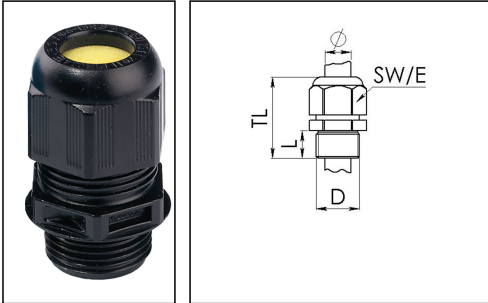

ESKE/1-e 63

Ex-cable gland, polyamide with short thread, RAL 9005, M63

Products may differ in size, colour and appearance to those shown. If you require further information or customisation, please contact us directly.

Material cable gland	Polyamide
Material sealing gasket	EPDM
Temp. range min	-40 °C
Temp. range max	75 °C
Protection class	IP66 / IP68 (5 bar 30 min)
Marking	II 2 D Ex tb IIIC Db, II 2 G Ex eb IIC Gb
Approval	PTB 13 ATEX 1015 X, IECEx PTB 13.0034X
Glow wire test	750 °C
Thread type	M
Ø Connection thread D	63
Lead	1,5
Length screw-in thread L	15 mm
Ø cable diameter min	34 mm
Ø cable diameter max	48 mm
Key width SW	68 mm
Collar diameter (E)	75 mm
Total length TL	64 mm - 78 mm
Install. torques fitting	17 N m
Install. torques cap nut	16 N m
Equipment	Incl. connection thread gasket
Product Color	RAL 9005
Order no. RAL 9005	10103370
Type	ESKE/1-e 63
Packing unit	1
ETIM-Classification	EC000441