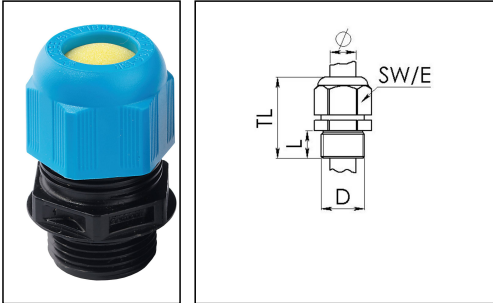

ESKE/1-i 16

Ex-cable gland, polyamide with short thread, RAL 9005/5012, M16

Products may differ in size, colour and appearance to those shown. If you require further information or customisation, please contact us directly.

Material cable gland	Polyamide
Material sealing gasket	EPDM
Temp. range min	-40 °C
Temp. range max	75 °C
Protection class	IP66 / IP68 (5 bar 30 min)
Marking	II 2 D Ex tb IIIC Db, II 2 G Ex eb IIC Gb
Approval	IECEx PTB 13.0034X, PTB 13 ATEX 1015 X
Glow wire test	750 °C
Thread type	M
Ø Connection thread D	16
Lead	1,5
Length screw-in thread L	9 mm
Ø cable diameter min	4,5 mm
Ø cable diameter max	9 mm
Key width SW	20 mm
Collar diameter (E)	22 mm
Total length TL	31 mm - 37 mm
Install. torques fitting	1,8 N m
Install. torques cap nut	1,3 N m
Equipment	Incl. connection thread gasket
Product Color	RAL 5012 / RAL 9005
Order no. RAL 9005	10103372
Type	ESKE/1-i 16
Packing unit	50
ETIM-Classification	EC000441