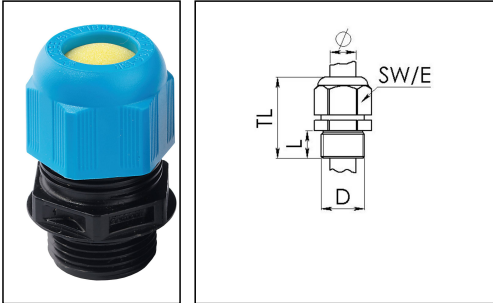

ESKE/1-i 20

Ex-cable gland, polyamide with short thread, RAL 9005/5012, M20

Products may differ in size, colour and appearance to those shown. If you require further information or customisation, please contact us directly.

Material cable gland	Polyamide
Material sealing gasket	EPDM
Temp. range min	-40 °C
Temp. range max	75 °C
Protection class	IP66 / IP68 (5 bar 30 min)
Marking	II 2 D Ex tb IIIC Db, II 2 G Ex eb IIC Gb
Approval	IECEx PTB 13.0034X, PTB 13 ATEX 1015 X
Glow wire test	750 °C
Thread type	M
Ø Connection thread D	20
Lead	1,5
Length screw-in thread L	10 mm
Ø cable diameter min	7 mm
Ø cable diameter max	13 mm
Key width SW	24 mm
Collar diameter (E)	27 mm
Total length TL	36 mm - 45 mm
Install. torques fitting	2,3 N m
Install. torques cap nut	1,5 N m
Equipment	Incl. connection thread gasket
Product Color	RAL 5012 / RAL 9005
Order no. RAL 9005	10103373
Type	ESKE/1-i 20
Packing unit	50
ETIM-Classification	EC000441