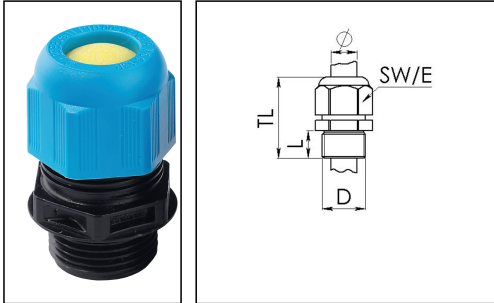

ESKE/1-i 25

Ex-cable gland, polyamide with short thread, RAL 9005/5012, M25

Products may differ in size, colour and appearance to those shown. If you require further information or customisation, please contact us directly.

Material cable gland	Polyamide
Material sealing gasket	EPDM
Temp. range min	-40 °C
Temp. range max	75 °C
Protection class	IP66 / IP68 (5 bar 30 min)
Marking	II 2 D Ex tb IIIC Db, II 2 G Ex eb IIC Gb
Approval	IECEx PTB 13.0034X, PTB 13 ATEX 1015 X
Glow wire test	750 °C
Thread type	M
Ø Connection thread D	25
Lead	1,5
Length screw-in thread L	10 mm
Ø cable diameter min	10 mm
Ø cable diameter max	17 mm
Key width SW	29 mm
Collar diameter (E)	32 mm
Total length TL	38 mm - 47 mm
Install. torques fitting	3 N m
Install. torques cap nut	2 N m
Equipment	Incl. connection thread gasket
Product Color	RAL 5012 / RAL 9005
Order no. RAL 9005	10103374
Type	ESKE/1-i 25
Packing unit	50
ETIM-Classification	EC000441