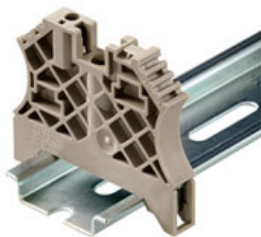

**Holding plates**

The accessories of the other ranges of modular terminals can also be used for the P-Series in order to reduce the number of variations. The accessories render possible appropriate solutions for all - even non-standard - tasks. The accessories must comply with the same quality standards as the modular terminals themselves.

**for TS 35 terminal rail**

Weidmüller's range of products includes end brackets that guarantee a permanent, reliable mounting on the terminal rail and prevent sliding. Versions with and without screws are available. The end brackets include marking options, also for group markers, and also a test plug holder.