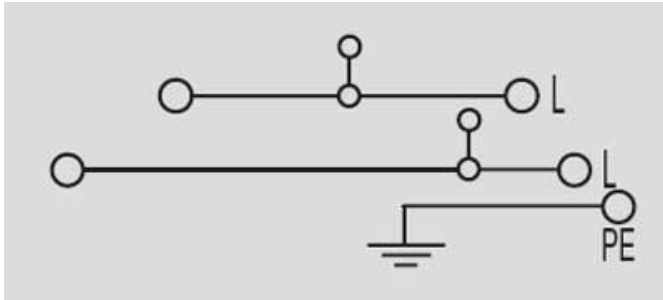

Data sheet

P-series
PDL 4 S/L/L/PE

Weidmüller Interface GmbH & Co. KG
Klingenbergstraße 16
D-32758 Detmold
Germany
Fon: +49 5231 14-0
Fax: +49 5231 14-292083
www.weidmueller.com

Drawings