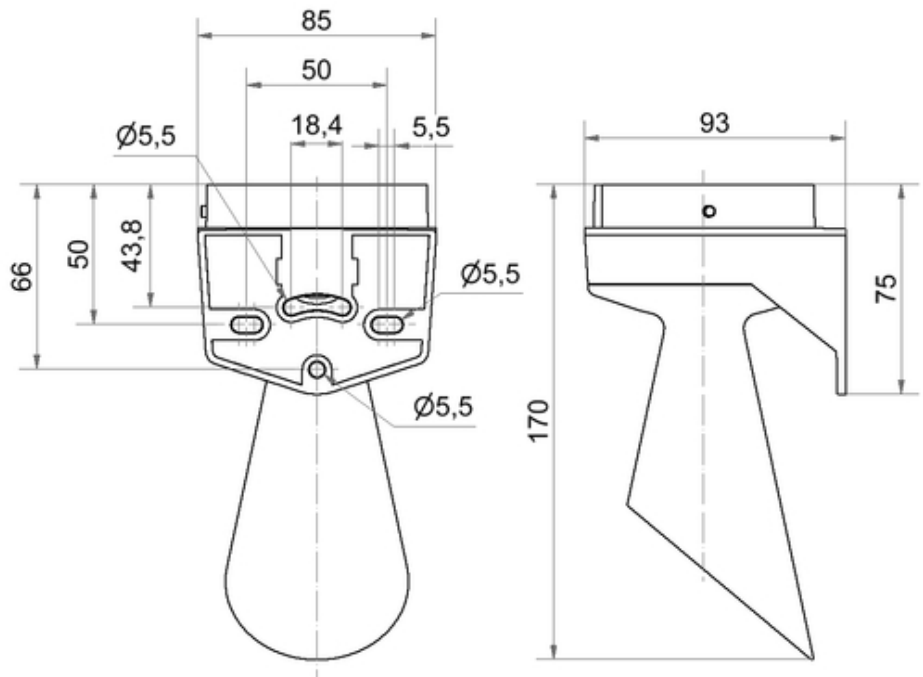

EvoSIGNAL / EvoSIGNAL Accessories
Midi Horn Bracket WM GY

Part No.: 261.700.03

MECHANICAL DATA	
Length	93 mm
Width	85 mm
Height	170 mm
Materials	PC/ABS
Housing colour	Grey
Protection category	IP66
Cable entry	Membrane grommet
Cable entry maximum	d = 9 mm
Type of fixing	Wall mounting
Working temperature minimum	-30°C
Working temperature maximum	+60°C
Weight with packaging	137 g
Product weight	127 g

ELECTRICAL DATA	
Pollution degree	3

DRAWING

For additional installation and mounting information, refer to the appropriate user guide at www.werma.com. This printed copy is for information only and is subject to alteration.