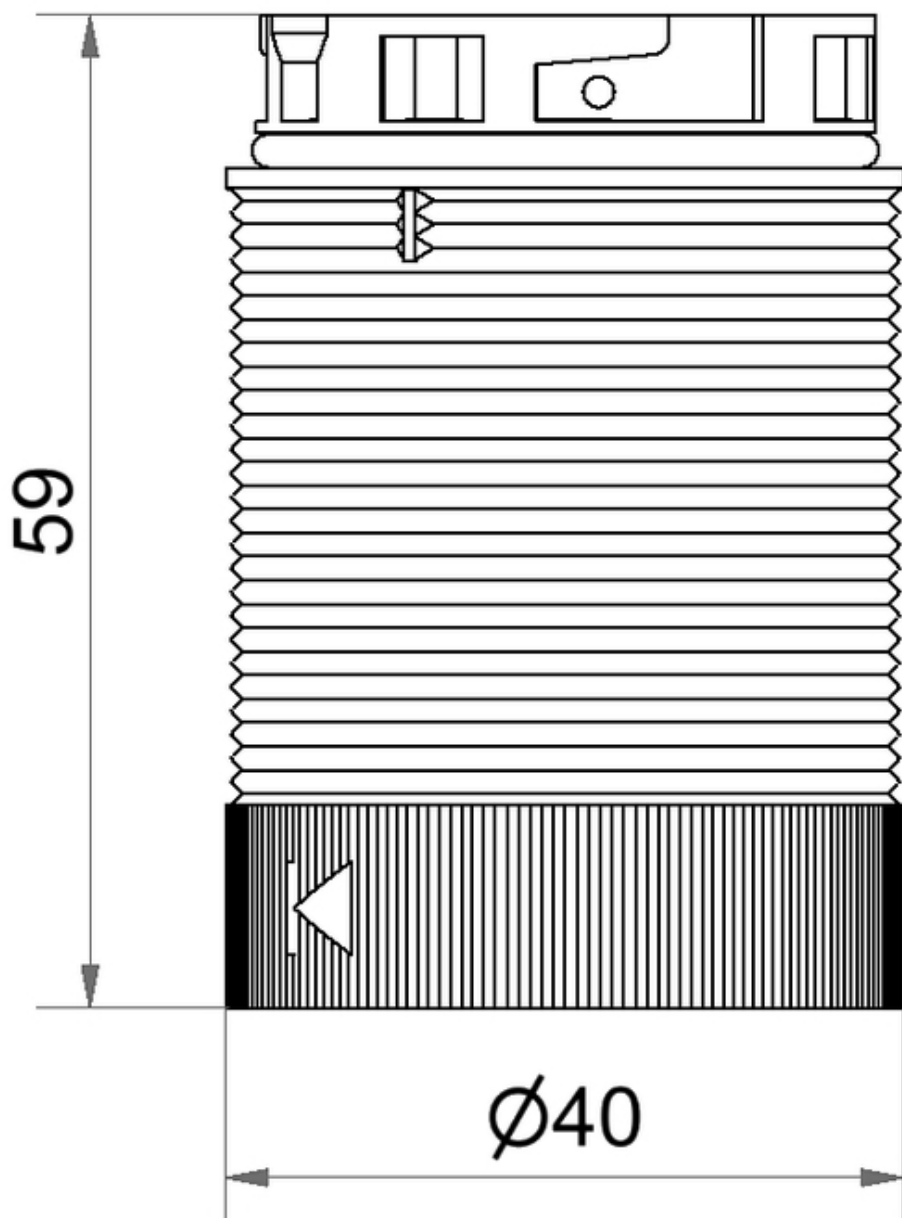

KombiSIGN 40 / ClassicLOOK
TwinLIGHT Classic 24VAC/DC GN

DRAWING

For additional installation and mounting information, refer to the appropriate user guide at www.werma.com. This printed copy is for information only and is subject to alteration.