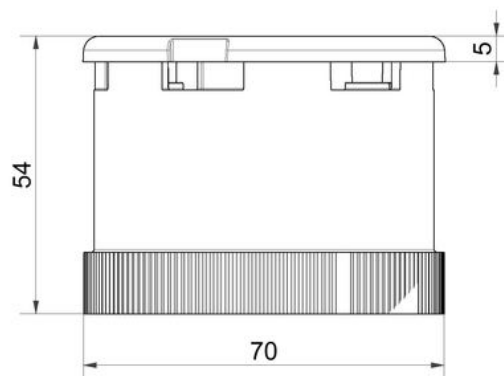

DRAWING

! For additional installation and mounting information, refer to the appropriate user guide at www.werma.com. This printed copy is for information only and is subject to alteration.