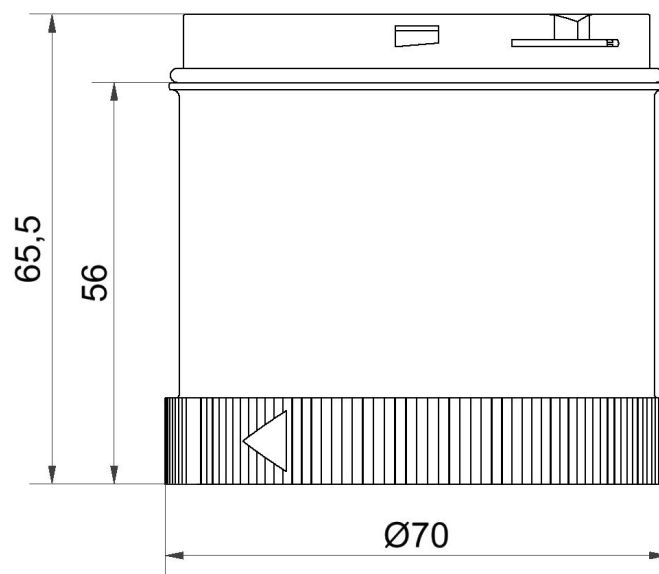

Modular Signal Towers / KombiSIGN 72
TwinLIGHT Classic 24VAC/DC YE

EAC certificate available	Yes
Conforms with AS-I	No
ICAO Certification	No
Conforms with DNV	No
Conforms with RoHS CN	No
Conforms with VdS	No
MTTF-value [years]	2598

DRAWING

For additional installation and mounting information, refer to the appropriate user guide at www.werma.com. This printed copy is for information only and is subject to alteration.