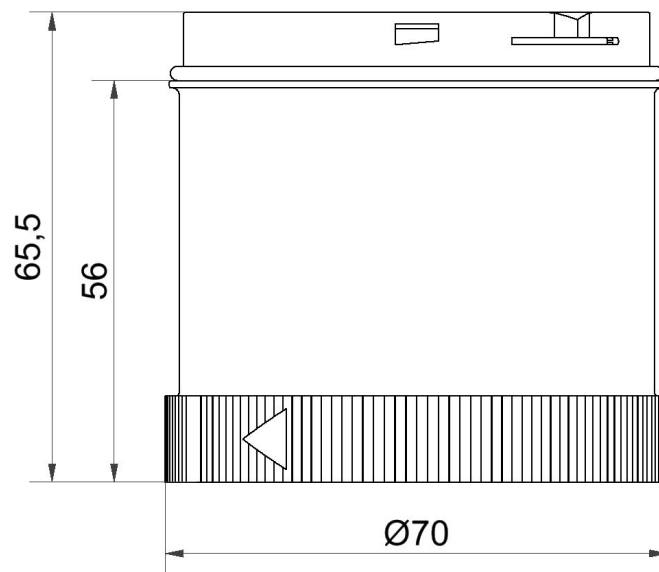

Modular Signal Towers / KombiSIGN 72
TwinLIGHT Classic 24VAC/DC BU

EAC certificate available	Yes
Conforms with AS-I	No
ICAO Certification	No
Conforms with DNV	No
Conforms with RoHS CN	No
Conforms with VdS	No
MTTF-value [years]	2880

DRAWING

For additional installation and mounting information, refer to the appropriate user guide at www.werma.com. This printed copy is for information only and is subject to alteration.