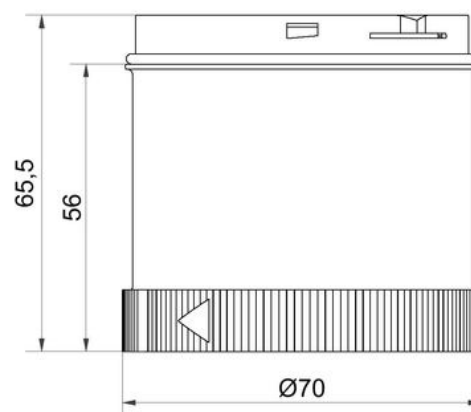

DRAWING

For additional installation and mounting information, refer to the appropriate user guide at www.werma.com. This printed copy is for information only and is subject to alteration.