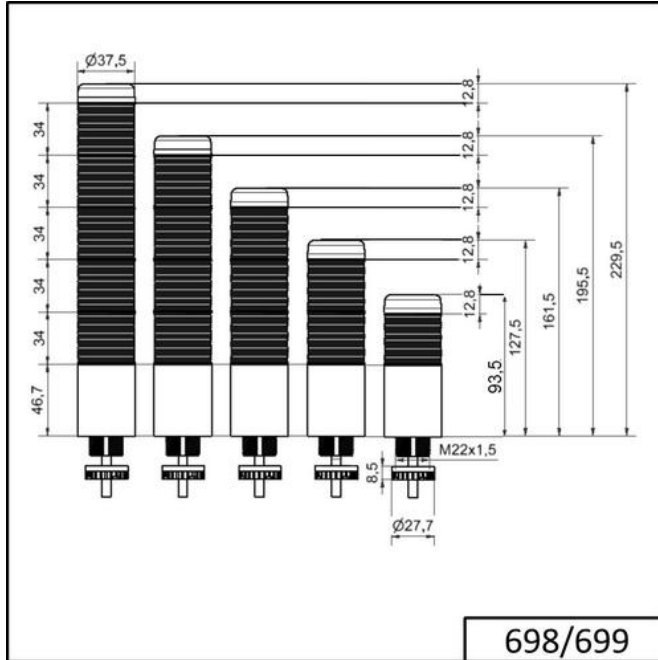

Completely pre-assembled Signal Towers / KOMPAKT 37
K37 plug EM 24VAC/DC GN/RD

Part No.:	698.220.75
Series:	Kompakt 37

MECHANICAL DATA

Height	141 mm
Diameter	38 mm
Materials	PC
Cap colour	Green Red
Housing colour	Black
Protection category	IP65
Connection	M12 plug 5-pole
Cable entry	Membrane grommet
Cable entry minimum	d = 1 mm
Cable entry maximum	d = 9 mm
Tension relief	Pull-out protection
Type of fixing	Built-in mounting
Service life optical	50,000 h maximum
Working temperature minimum	-20°C
Working temperature maximum	+50°C
Weight with packaging in g	112 g
Product weight in g	73 g

ELECTRICAL DATA

Voltage	24V
voltage type	AC/DC
Total current consumption	70 mA
Starting current	500 mA

OPTICAL DATA

Light source	LED
Light colour	Green Red
Optical signal image	Duration

! For additional installation and mounting information, refer to the appropriate user guide at www.werma.com. This printed copy is for information only and is subject to alteration.

Completely pre-assembled Signal Towers / KOMPAKT 37
K37 plug EM 24VAC/DC GN/RD

DRAWING

! For additional installation and mounting information, refer to the appropriate user guide at www.werma.com. This printed copy is for information only and is subject to alteration.