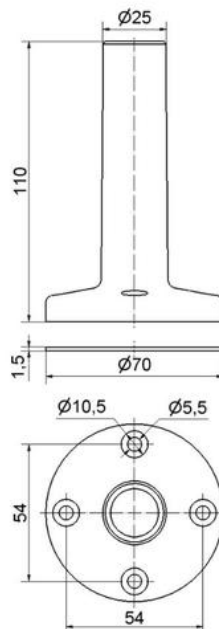

Systems for optimising production and logistics areas / Accessories

Base w. integrated tube GY

Part No.: 960.000.51

MECHANICAL DATA

Height	110 mm
Diameter	70 mm
Materials	PA-GF
Housing colour	Gray
Weight with packaging	50 g
Product weight	50 g

DRAWING

! For additional installation and mounting information, refer to the appropriate user guide at www.werma.com. This printed copy is for information only and is subject to alteration.