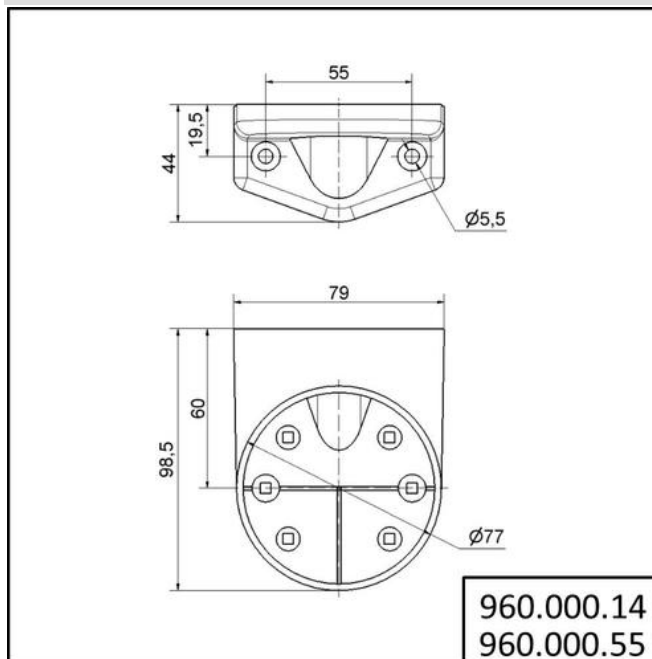

Systems for optimising production and logistics areas / Accessories

Bracket concealed cable entry GY

Part No.: 960.000.55

MECHANICAL DATA

Length	99 mm
Width	79 mm
Height	44 mm
Diameter	71 mm
Materials	PA-GF
Housing colour	Gray
Weight with packaging	1 g
Product weight	1 g

DRAWING

For additional installation and mounting information, refer to the appropriate user guide at www.werma.com. This printed copy is for information only and is subject to alteration.